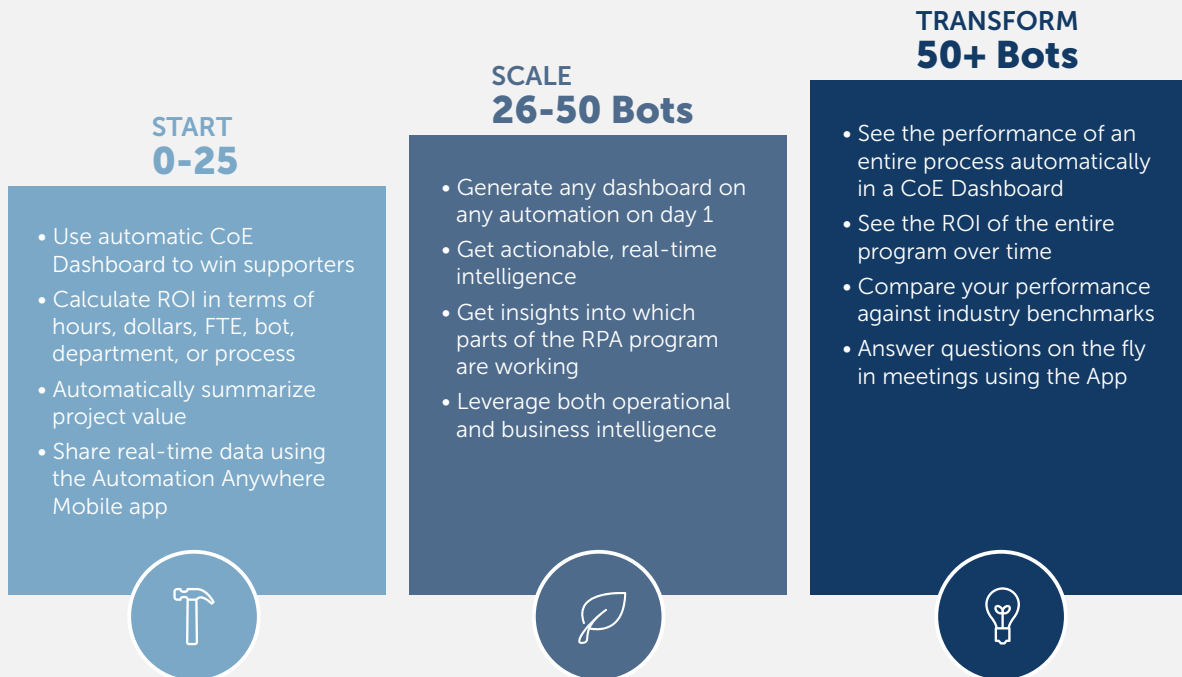

BOT INSIGHT KNOWS YOUR DIGITAL TRANSFORMATION STORY

Each Step in the RPA Journey has Unique Challenges

GET EVERYONE ON THE SAME PAGE

Speed up your digital transformation journey with Bot Insight

- Only embedded analytics designed for RPA
- Automatic ROI in the CoE dashboard
- Business and Operational Data
- Automatically in dashboards
- No Integration

If you are serious about RPA, you need Bot Insight.

About Automation Anywhere

Automation Anywhere empowers people whose ideas, thought and focus make the companies they work for great. We deliver the world's most sophisticated Digital Workforce platform making work more human by automating business processes and liberating people.

Call 1-888-484-3535 or visit www.AutomationAnywhere.com to schedule a live demo.

Automation Anywhere www.automationanywhere.com

North America: 1-888-484-3535 x1 | International: 1-408-834-7676 x1

@AutomationAnywh www.linkedin.com/company/automation-anywhere sales@automationanywhere.com

Copyright © 2019 Automation Anywhere, Inc. All rights reserved. Automation Anywhere, the Automation Anywhere logo, Go Be Great, BotFarm, Bot Insight, and IQ Bot, among others are either registered trademarks or trademarks of Automation Anywhere, Inc. in the United States and/or other countries. Other product names used in this publication are for identification purposes only and may be trademarks of their respective owners.

March 2019, Ver. 2