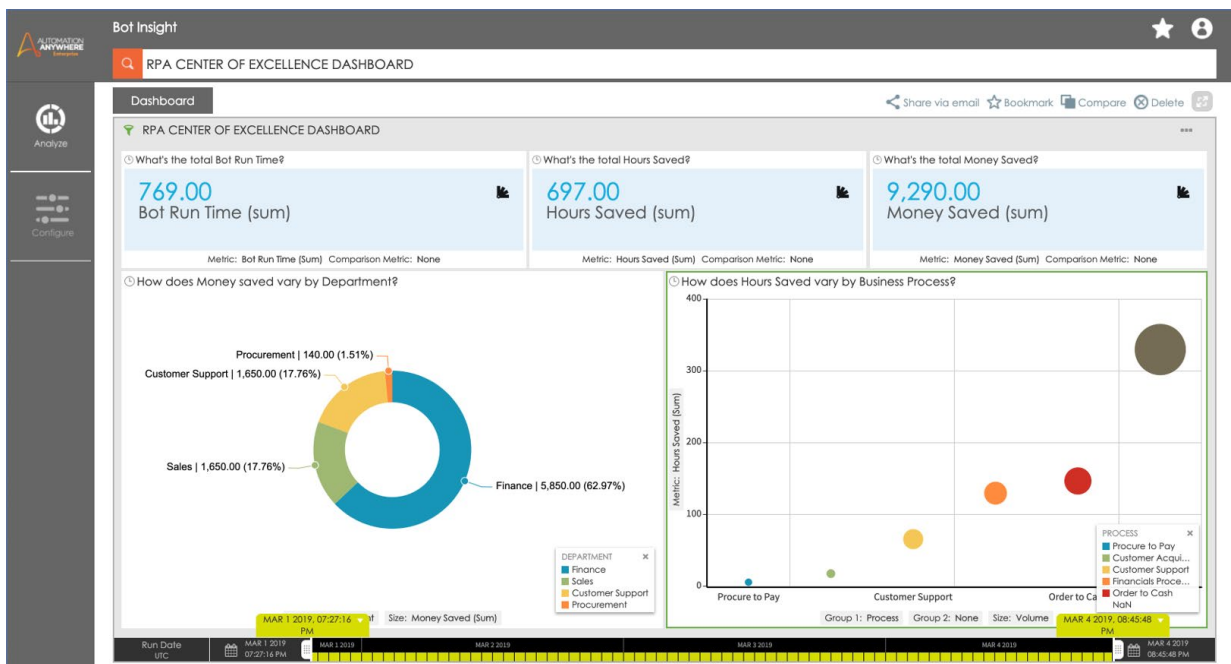

We must boost production to keep up with demand.

How many invoices were paid this quarter?

How many past-due accounts do we have now?

“Bot Insight gathers and logs any tagged data... with no need to consider prebuilt models, schemas, or other systems. Dashboards are created automatically using the results of the data profiled. These can be used to drill down for further analysis and insights into the data presented.”

# GET REAL TRANSPARENCY INTO HOW YOUR BOTS ARE PERFORMING

Bot Insight helps you effortlessly monitor and manage your digital workforce

Bot Heartbeat

Most Valuable Bot

Bot Failure Reasons

Bot Insight arms you with our "Center of Excellence" (CoE) dashboard that tracks the ROI of your RPA investments by process or department.

Hours Saved

Dollars Saved

FTE Saved

Once you deploy Bot Insight in your department you will instantly see the value of your RPA. Other departments will be lining up to deploy RPA.

By applying analytics to that data, you get to hear extraordinary stories about your business. And with Automation Anywhere's Bot Insight™, you can hear—and act upon—these stories.

Bot Insight's embedded analytics give you real-time answers that are always up-to-the-minute fresh.

CoE dashboard visually displays ROI by department or process.