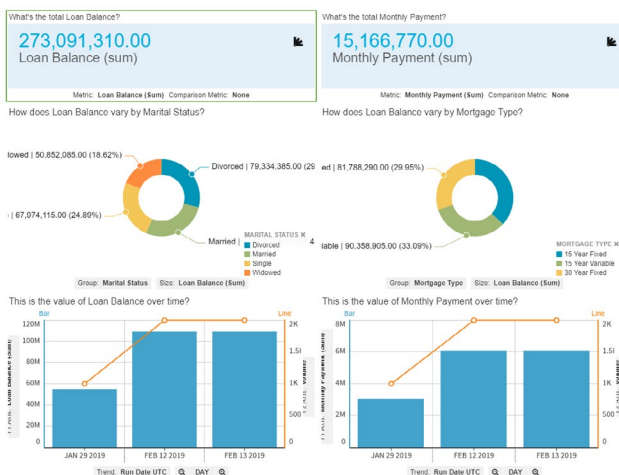

We must boost production to keep up with demand.

How many invoices were paid this quarter?

How many past-due accounts do we have now?

“Bot Insight gathers and logs any tagged data... with no need to consider prebuilt models, schemas, or other systems. Dashboards are created automatically using the results of the data profiled. These can be used to drill down for further analysis and insights into the data presented.”

## GET INSIGHT INTO THE HEART OF YOUR BUSINESS

**Productivity:** It takes 2.5 FTE hours to process a P.O.

**Efficiency:** We can process 1,000 invoices a day

**Cost:** We reduced production costs by 30% last quarter

**Revenue:** Our new service offering is our most profitable

See real-time customer data such as mortgages processed by marital status or by type of mortgage such as fixed or variable.