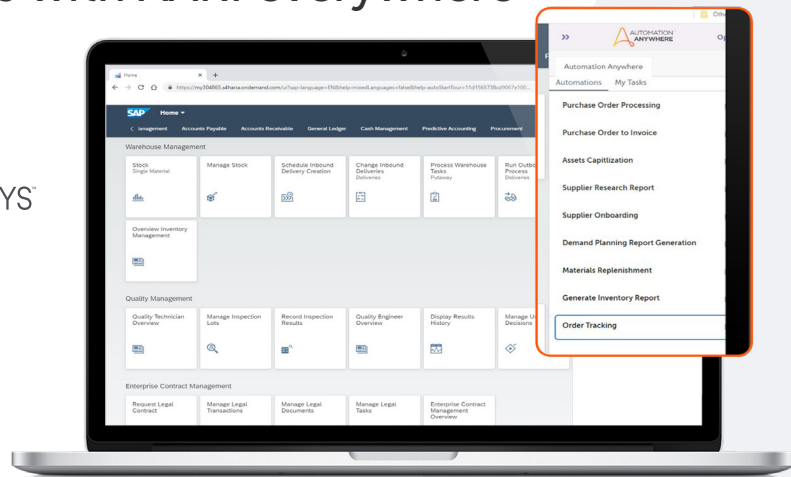

The AARI magic

AARI's connected solution for any web application orchestrates across workflows and helps businesses move at the speed of customer demand. Automation developers can build faster end-to-end automation solutions by leveraging existing APIs of leading iPaaS partners such as Apigee, Workato, Boomi, and SnapLogic, as well as custom-built APIs, all in a single low-code/no-code Process Composer on Automation 360™.

With AARI, every employee can access intelligent automation from any web application. AARI provides out-of-the-box command packages for applications supporting iframes such as Salesforce, Genesys, and ServiceNow. Users of SAP, Workday, or custom applications can enjoy a seamless experience through Chrome extensions and access role-based automation for streamlined workflows.

Transform employee experiences with AARI everywhere

Embed in any web application

Surface up automations in your teams' favorite applications where they work every day.

Increase productivity across any workflow

Automate any task and include a human-in-the-loop for validation, inputs, and data capture.

Accelerate change management

By connecting to where employees already engage, bypass lengthy onboarding and training.

Move faster in the automation economy

In an ever-evolving automation economy, AARI enables every employee to become more productive by making intelligent automation accessible and frictionless in any web application. As a result, everyone is empowered to turn work around faster, have more time to delight customers, and enable businesses to grow with resiliency.

Learn more about how you can simplify work everywhere with AARI.

[Request a demo today.](#)

About Automation Anywhere

Automation Anywhere is a global leader in Robotic Process Automation (RPA), automating business processes with software bots performing repetitive, manual tasks, resulting in productivity gains and improved customer experience. Visit www.automationanywhere.com.

☎ North America: 1-888-484-3535 x1 | International: 1-408-834-7676 x1 ✉ sales@automationanywhere.com

📘 [facebook.com/automationanywheresoftware](https://www.facebook.com/automationanywheresoftware) 🐦 [@AutomationAnywh](https://twitter.com/AutomationAnywh) 🔗 [linkedin.com/company/automation-anywhere](https://www.linkedin.com/company/automation-anywhere)

Copyright © 2022 Automation Anywhere, Inc. AUTOMATION ANYWHERE, the A-Logo, Automation 360, AARI, A-People, IQ Bot, and Bot Insight are trademarks/service marks or registered trademarks/service marks of Automation Anywhere, Inc. in the United States and other countries. Other product names and parties' marks are for identification purposes only and may be the property of their respective owners.